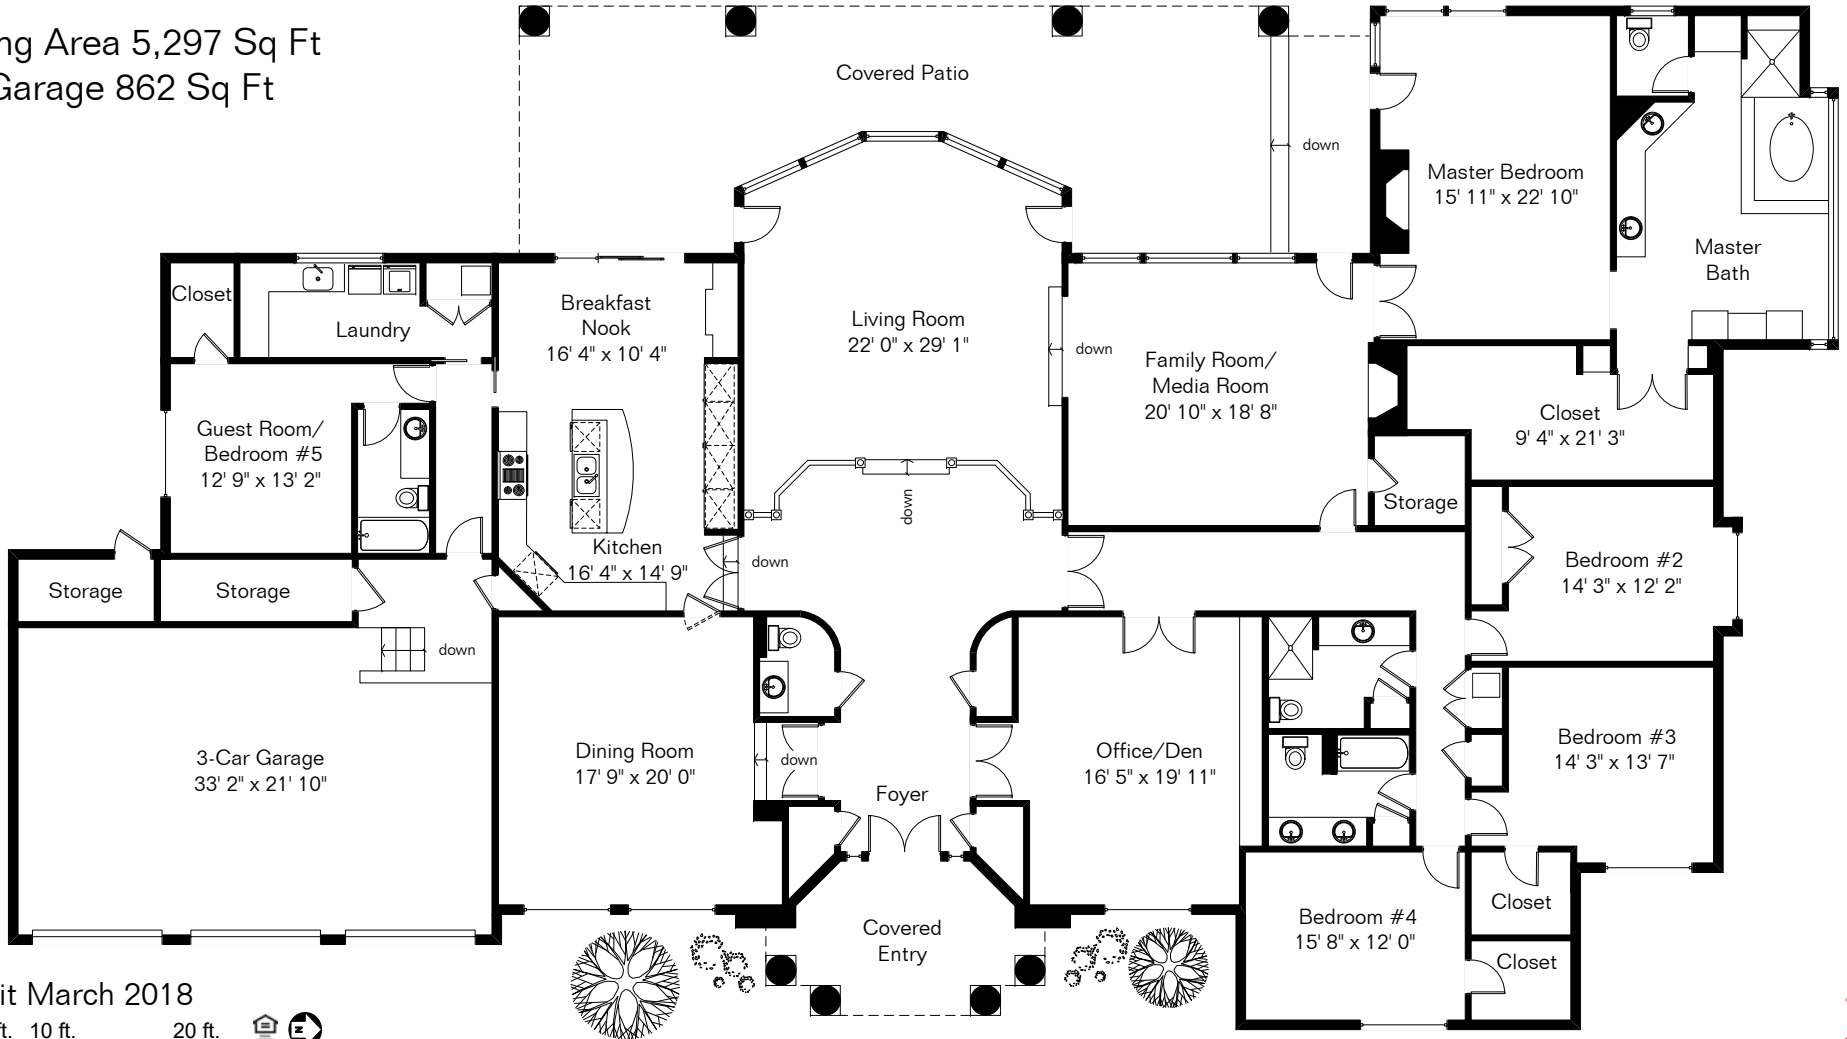

6501 N Regal Manor Dr

The square footages and room size information are deemed to be reliable but are not guaranteed and should be independently verified.

Pool Area

Living Area 5,297 Sq Ft
Garage 862 Sq Ft

Site Visit March 2018
0 ft. 6 ft. 10 ft. 20 ft.

Copyright 2018 Floor Plans First! LLC
All Rights Reserved.

www.FloorPlansFirst.com
Toll Free (877) 887-1500
Voice (520) 881-1500
Fax (520) 791-7701
 See the Floor Plan First